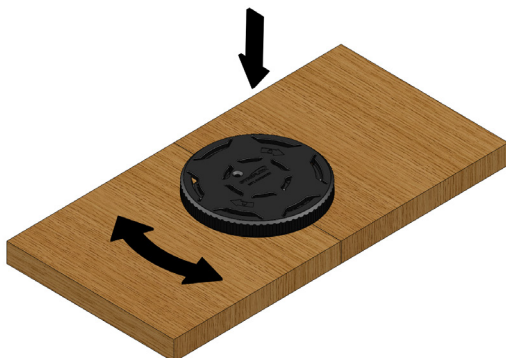

Key

Hook (2 off)

Flush Mounting

1

Position 2 surfaces tight together into position, mark out a centreline on both surfaces.

Material	High Strength Reinforced Nylon
Colour	Black or White
Fixing Method	8G Screws (6x) or Euro screw

2

Position 1st half of 180D flush with edge of substrate (note position lug will be slightly proud) ensure main face is flush across the full edge using centreline position and screw into position.

3

Push the two faces together. Lining up the male and female lugs on the face of the hooks. Place the locking key over the two hooks and push down into position.

4

To join together turn the key as shown. NOTE: There is no locking tab to remove. When you turn in either direction you will feel resistance as locking key tightens. Locked position is when align locking screw position.

5

For permanent lockup use a screw position in key ensuring enough embedment into substrate.

Recess Mounting (flush)

1

2

Router position at centrelines into 2 surfaces at current depth 13mm (0.52"), either circular or square cut ensure sufficient clearance for key to lock down and turn.