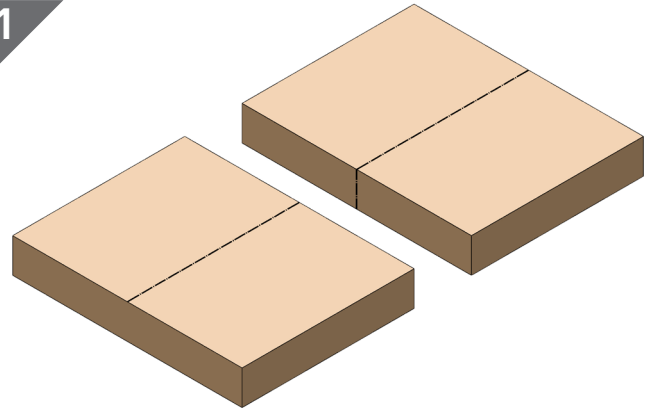

Key

Hook (2 off)

Flush Mounting

1

Position 2 surfaces tight together into position, mark out a centreline on both surfaces.

Material	High Strength Reinforced Nylon
Colour	Black or White
Fixing Method	8G Screws (6x) or Euro screw

2

Position 1st half of 180D flush with edge of substrate (note position lug will be slightly proud) ensure main face is flush across the full edge using centreline position and screw into position.

3

Push the two faces together. Lining up the male and female lugs on the face of the hooks. Place the locking key over the two hooks and push down into position.

4

To join together turn the key as shown. NOTE: There is no locking tab to remove. When you turn in either direction you will feel resistance as locking key tightens. Locked position is when align locking screw position.