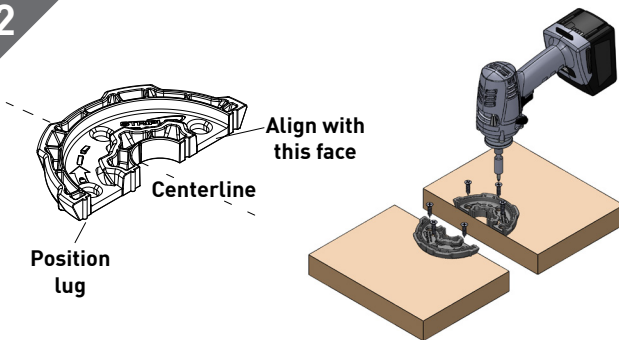

Key

Hook (2 off)

Flush Mounting

1

Position 2 surfaces tight together into position, mark out a centreline on both surfaces.

Material	High Strength Reinforced Nylon
Colour	Black or White
Fixing Method	8G Screws (6x) or Euro screw

2

Position 1st half of 180D flush with edge of substrate (note position lug will be slightly proud) ensure main face is flush across the full edge using centreline position and screw into position.

3

Push the two faces together. Lining up the male and female lugs on the face of the hooks. Place the locking key over the two hooks and push down into position.

4

To join together turn the key as shown. NOTE: There is no locking tab to remove. When you turn in either direction you will feel resistance as locking key tightens. Locked position is when align locking screw position.

5

For permanent lockup use a screw position in key ensuring enough embedment into substrate.

Recess Mounting (flush)

1

2

Router position at centrelines into 2 surfaces at current depth 13mm (0.52"), either circular or square cut ensure sufficient clearance for key to lock down and turn.