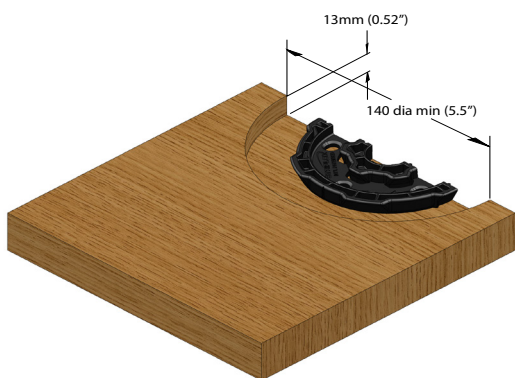

Key

Hook (2 off)

Flush Mounting

1

Position 2 surfaces tight together into position, mark out a centreline on both surfaces.

Material	High Strength Reinforced Nylon
Colour	Black or White
Fixing Method	8G Screws (6x) or Euro screw

2

Position 1st half of 180D flush with edge of substrate (note position lug will be slightly proud) ensure main face is flush across the full edge using centreline position and screw into position.

3

Push the two faces together. Lining up the male and female lugs on the face of the hooks. Place the locking key over the two hooks and push down into position.

4

To join together turn the key as shown. NOTE: There is no locking tab to remove. When you turn in either direction you will feel resistance as locking key tightens. Locked position is when align locking screw position.

5

For permanent lockup use a screw position in key ensuring enough embedment into substrate.

Recess Mounting (flush)

1

2

Router position at centrelines into 2 surfaces at current depth 13mm (0.52"), either circular or square cut ensure sufficient clearance for key to lock down and turn.