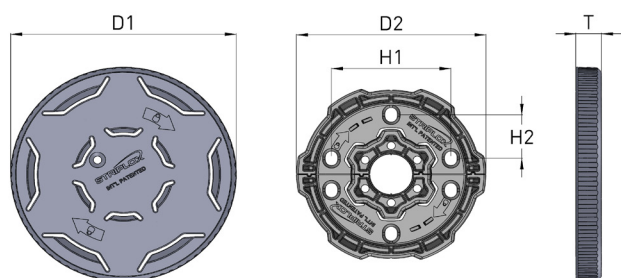

Key

Hook (2 off)

Flush Mounting

1

Position 2 surfaces tight together into position, mark out a centreline on both surfaces.

Material	High Strength Reinforced Nylon
Colour	Black or White
Fixing Method	8G Screws (6x) or Euro screw

2

Position 1st half of 180D flush with edge of substrate (note position lug will be slightly proud) ensure main face is flush across the full edge using centreline position and screw into position.

3

Push the two faces together. Lining up the male and female lugs on the face of the hooks. Place the locking key over the two hooks and push down into position.

Installation Aid

3

Ensure sufficient space to turn and remove locking key.

Striplox Mark-Out Template

Developed to aid in the installation of all Striplox products..

Dimensions and Load Capacity

Dimensions

Ind. Load Capacity

Units	D1	D2	H1	H2	T		A	B	C
Metric (mm/kg)	114.3	96	60.5	23.3	13		200	200	230
Imperial (in/lbs)	4.5	3.78	2.38	0.92	0.51		440	440	507

Striplox products are designed and tested for a range of applications. Product use is subject to variable materials and conditions. Technical information and load ratings are a guide only without warranty. A1 Cabinet Supplies Pty Ltd will not be liable for any subsequent damage to, or loss from, the use of this product or this information.