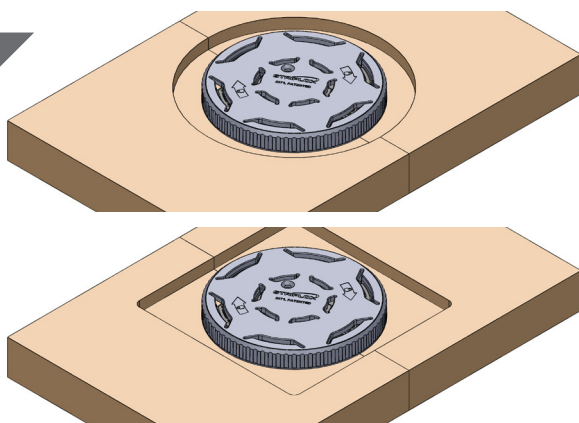

2

Position 1st half of 180D flush with edge of substrate (note position lug will be slightly proud) ensure main face is flush across the full edge using centreline position and screw into position.

3

Push the two faces together. Lining up the male and female lugs on the face of the hooks. Place the locking key over the two hooks and push down into position.

4

To join together turn the key as shown. NOTE: There is no locking tab to remove. When you turn in either direction you will feel resistance as locking key tightens. Locked position is when align locking screw position.

5

For permanent lockup use a screw position in key ensuring enough embedment into substrate.

Recess Mounting (flush)

1

2

Router position at centrelines into 2 surfaces at current depth 13mm (0.52"), either circular or square cut ensure sufficient clearance for key to lock down and turn.

Installation Aid

3

Ensure sufficient space to turn and remove locking key.

Striplox Mark-Out Template

Developed to aid in the installation of all Striplox products..

Dimensions and Load Capacity

Dimensions

Ind. Load Capacity