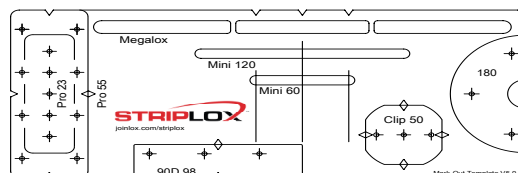

2

Position 1st half of 180D flush with edge of substrate (note position lug will be slightly proud) ensure main face is flush across the full edge using centreline position and screw into position.

3

Push the two faces together. Lining up the male and female lugs on the face of the hooks. Place the locking key over the two hooks and push down into position.

4

To join together turn the key as shown. NOTE: There is no locking tab to remove. When you turn in either direction you will feel resistance as locking key tightens. Locked position is when align locking screw position.

5

For permanent lockup use a screw position in key ensuring enough embedment into substrate.

Recess Mounting (flush)

1

2

Router position at centrelines into 2 surfaces at current depth 13mm (0.52"), either circular or square cut ensure sufficient clearance for key to lock down and turn.

Installation Aid

3

Ensure sufficient space to turn and remove locking key.

Striplox Mark-Out Template

Developed to aid in the installation of all Striplox products..

Dimensions and Load Capacity

Dimensions

Ind. Load Capacity