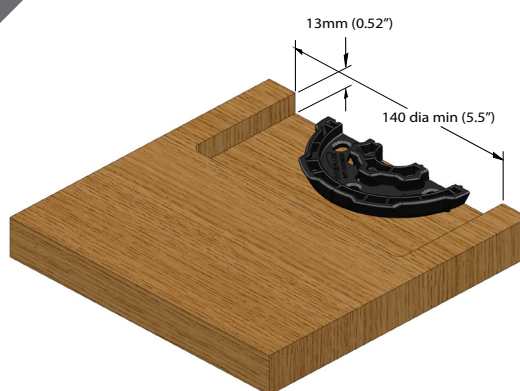

2

Position 1st half of 180D flush with edge of substrate (note position lug will be slightly proud) ensure main face is flush across the full edge using centreline position and screw into position.

3

Push the two faces together. Lining up the male and female lugs on the face of the hooks. Place the locking key over the two hooks and push down into position.

4

To join together turn the key as shown. NOTE: There is no locking tab to remove. When you turn in either direction you will feel resistance as locking key tightens. Locked position is when align locking screw position.

5

For permanent lockup use a screw position in key ensuring enough embedment into substrate.

Recess Mounting (flush)

1

2

Router position at centrelines into 2 surfaces at current depth 13mm (0.52"), either circular or square cut ensure sufficient clearance for key to lock down and turn.

Installation Aid

3

Ensure sufficient space to turn and remove locking key.

Striplox Mark-Out Template

Developed to aid in the installation of all Striplox products..

Dimensions and Load Capacity

Dimensions

Ind. Load Capacity