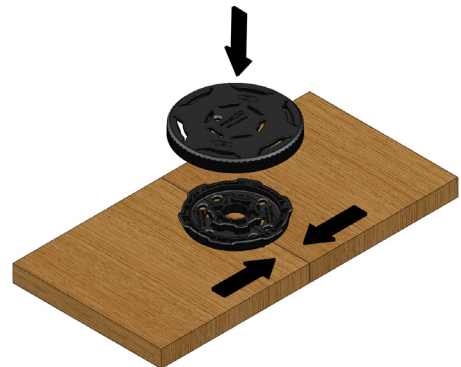

Key

Hook (2 off)

Flush Mounting

1

Position 2 surfaces tight together into position, mark out a centreline on both surfaces.

Material	High Strength Reinforced Nylon
Colour	Black or White
Fixing Method	8G Screws (6x) or Euro screw

2

Position 1st half of 180D flush with edge of substrate (note position lug will be slightly proud) ensure main face is flush across the full edge using centreline position and screw into position.

3

Push the two faces together. Lining up the male and female lugs on the face of the hooks. Place the locking key over the two hooks and push down into position.

4

To join together turn the key as shown. NOTE: There is no locking tab to remove. When you turn in either direction you will feel resistance as locking key tightens. Locked position is when align locking screw position.

5

For permanent lockup use a screw position in key ensuring enough embedment into substrate.

Recess Mounting (flush)

1

2

Router position at centrelines into 2 surfaces at current depth 13mm (0.52"), either circular or square cut ensure sufficient clearance for key to lock down and turn.