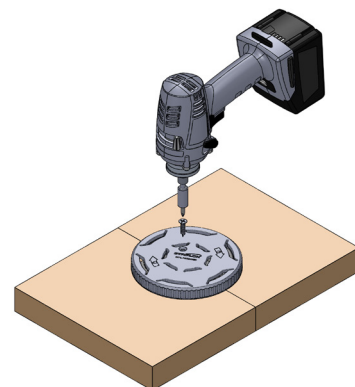

Key

Hook (2 off)

Flush Mounting

1

Position 2 surfaces tight together into position, mark out a centreline on both surfaces.

Material	High Strength Reinforced Nylon
Colour	Black or White
Fixing Method	8G Screws (6x) or Euro screw

2

Position 1st half of 180D flush with edge of substrate (note position lug will be slightly proud) ensure main face is flush across the full edge using centreline position and screw into position.

3

Push the two faces together. Lining up the male and female lugs on the face of the hooks. Place the locking key over the two hooks and push down into position.

4

To join together turn the key as shown. NOTE: There is no locking tab to remove. When you turn in either direction you will feel resistance as locking key tightens. Locked position is when align locking screw position.

5

For permanent lockup use a screw position in key ensuring enough embedment into substrate.

Recess Mounting (flush)

1

2

Router position at centrelines into 2 surfaces at current depth 13mm (0.52"), either circular or square cut ensure sufficient clearance for key to lock down and turn.