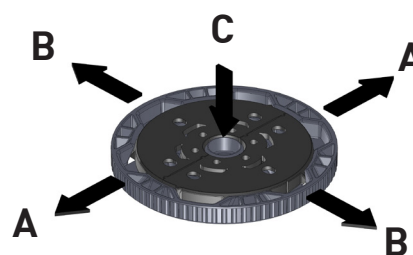

2

Position 1st half of 180D flush with edge of substrate (note position lug will be slightly proud) ensure main face is flush across the full edge using centreline position and screw into position.

3

Push the two faces together. Lining up the male and female lugs on the face of the hooks. Place the locking key over the two hooks and push down into position.

5

For permanent lockup use a screw position in key ensuring enough embedment into substrate.

Recess Mounting (flush)

1

2

Router position at centrelines into 2 surfaces at current depth 13mm (0.52"), either circular or square cut ensure sufficient clearance for key to lock down and turn.

Installation Aid

3

Ensure sufficient space to turn and remove locking key.

Striplox Mark-Out Template

Developed to aid in the installation of all Striplox products..

Dimensions and Load Capacity

Dimensions

Ind. Load Capacity

Units	D1	D2	H1	H2	T		A	B	C
Metric (mm/kg)	114.3	96	60.5	23.3	13		200	200	230
Imperial (in/lbs)	4.5	3.78	2.38	0.92	0.51		440	440	507

Striplox products are designed and tested for a range of applications. Product use is subject to variable materials and conditions. Technical information and load ratings are a guide only without warranty. A1 Cabinet Supplies Pty Ltd will not be liable for any subsequent damage to, or loss from, the use of this product or this information.