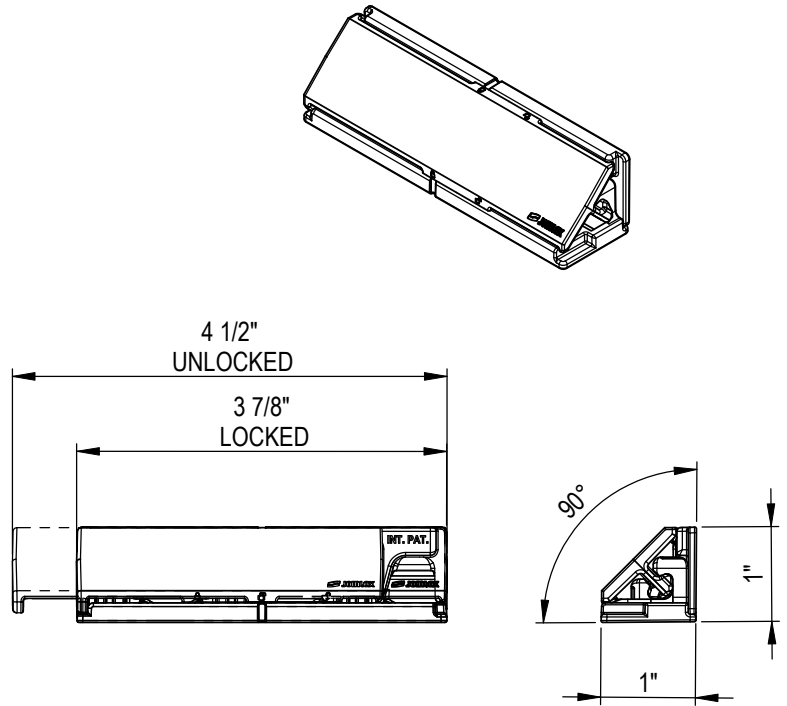

4" Right Angle Connector -90D 98mm

Rapid Assembly Systems

Mounting Data Sheet - US Version

All dimension in inches

General Dimensions

Material	High Strength Thermo Plastic
Colour	White or Black
Fixing Method	8g screws (6x)

Mounting Dimensions