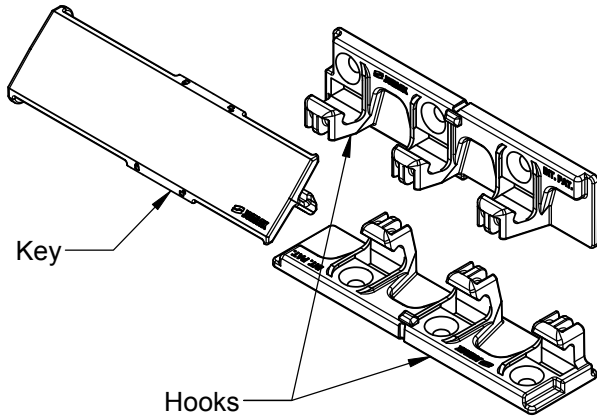

4" Right Angle Connector -90D 98mm

Rapid Assembly Systems

Mounting Data Sheet - US Version

All dimension in inches

General Dimensions

Material	High Strength Thermo Plastic
Colour	White or Black
Fixing Method	8g screws (6x)

Mounting Dimensions