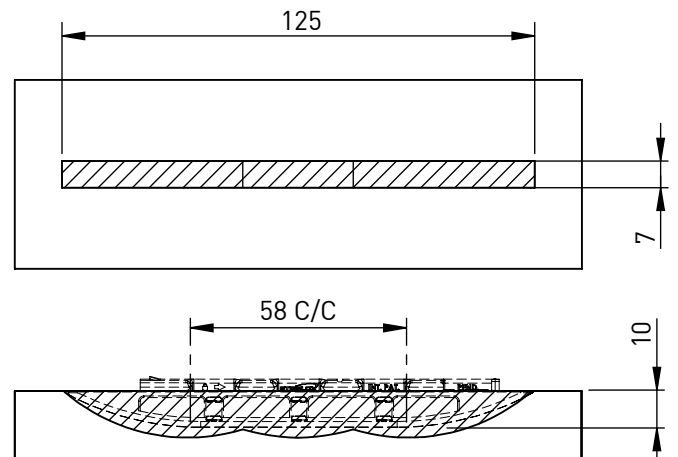

Option C - Biscuit Cutter - See Installation Video

Notes:

1. Groove detail typical for both Hook and Key halves.
2. Key shown in groove.