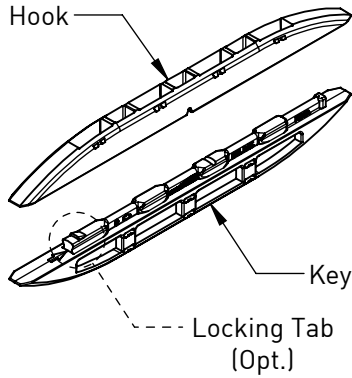

# 5" Hidden Joiner - Mini 120

Rapid Assembly Systems

## Mounting Data Sheet - Metric Version

All dimension in mm

### General Dimensions

Material	High Strength Reinforced Nylon
Colour	Black
Fixing Method	Glue

#### Notes:

1. Groove detail typical for both Hook and Key halves.
2. Key shown in groove.