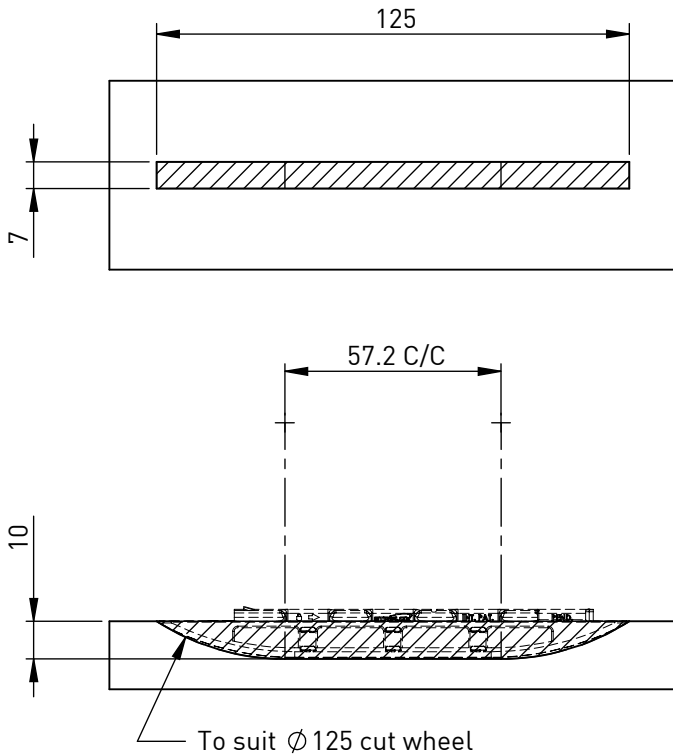

Mounting Dimensions

Option A - Cutting Wheel