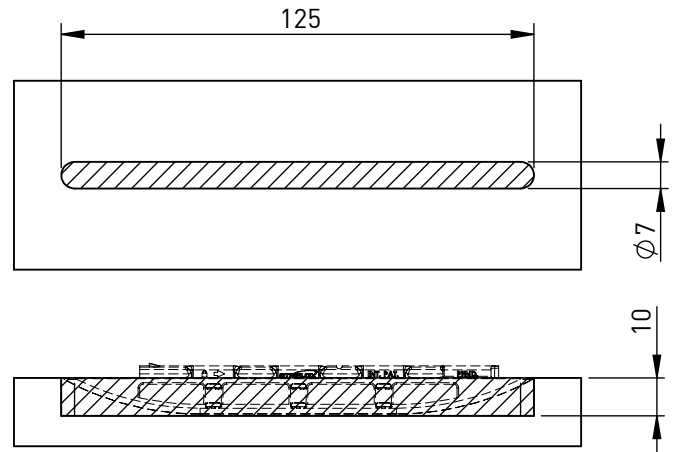

Option B - Router Cut- See Installation Video