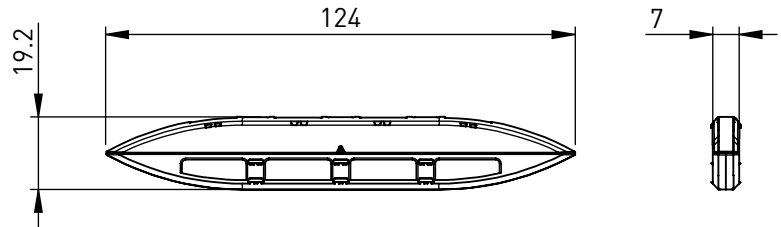

# 5" Hidden Joiner - Mini 120

Rapid Assembly Systems

## Mounting Data Sheet - Metric Version

All dimension in mm

### General Dimensions

Material	High Strength Reinforced Nylon
Colour	Black
Fixing Method	Glue

### Mounting Dimensions