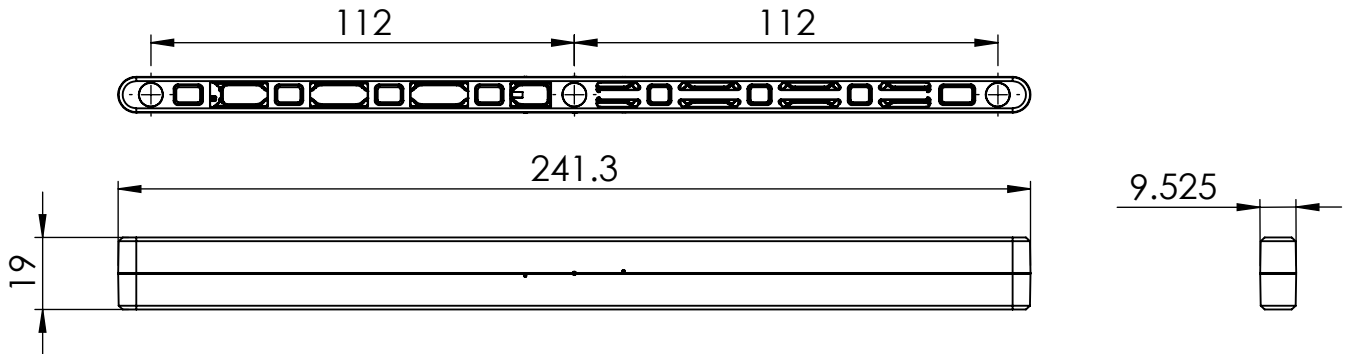

Megalox 241mm

Rapid Assembly System

Mounting Data Sheet - Metric Version

All Dimensions in mm

General Dimensions

Material	High Strength Reinforced Nylon
Colour	Black
Fixing	6 X 8g Screws/Euro 6.3 or Glue

Mounting Dimensions

Surface Mount

Recess Mount