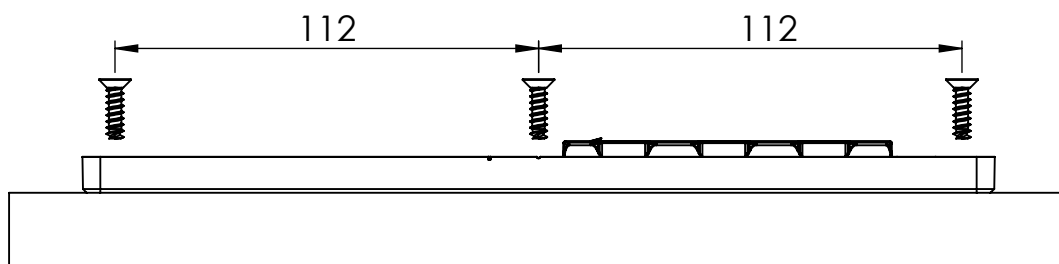

Megalox 241mm

Rapid Assembly System

Mounting Data Sheet - Metric Version

All Dimensions in mm

General Dimensions

Material	High Strength Reinforced Nylon
Colour	Black
Fixing	6 X 8g Screws/Euro 6.3 or Glue

Mounting Dimensions

Surface Mount

Recess Mount