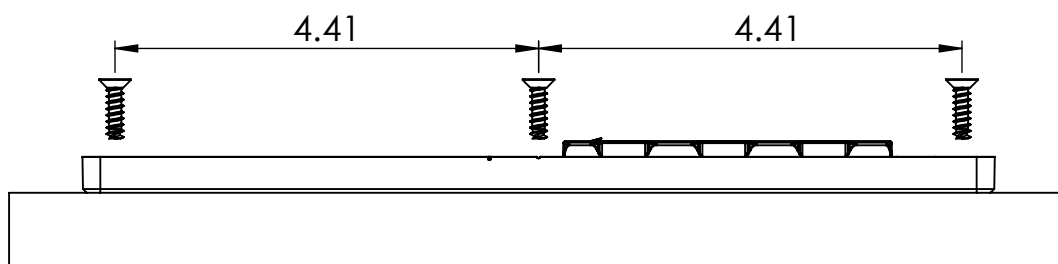

Megalox 241mm

Rapid Assembly System

Mounting Data Sheet - US Version

All Dimensions in inches

General Dimensions

Material	High Strength Reinforced Nylon
Color	Black
Fixing	6 X 8g Screws/Euro 6.3 or Glue

Mounting Dimensions

Surface Mount

Recess Mount