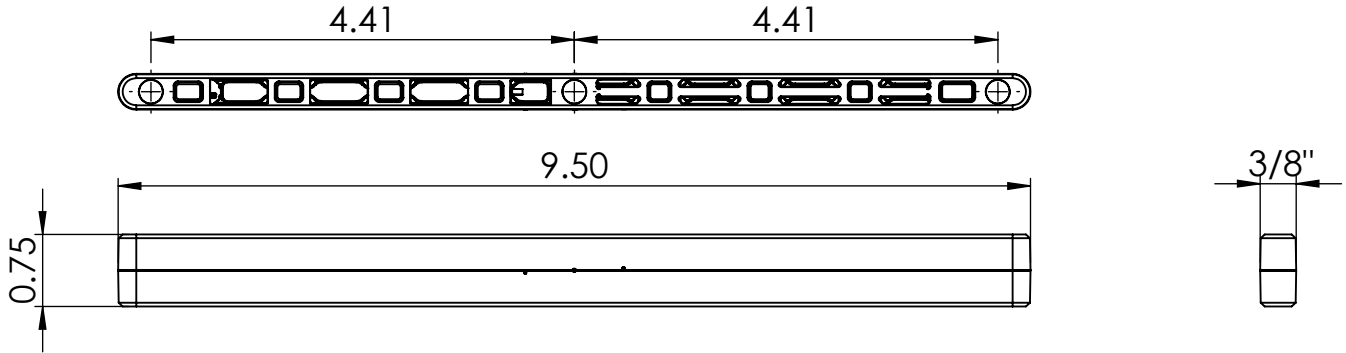

Megalox 241mm

Rapid Assembly System

Mounting Data Sheet - US Version

All Dimensions in inches

General Dimensions

Material	High Strength Reinforced Nylon
Color	Black
Fixing	6 X 8g Screws/Euro 6.3 or Glue

Mounting Dimensions

Surface Mount

Recess Mount