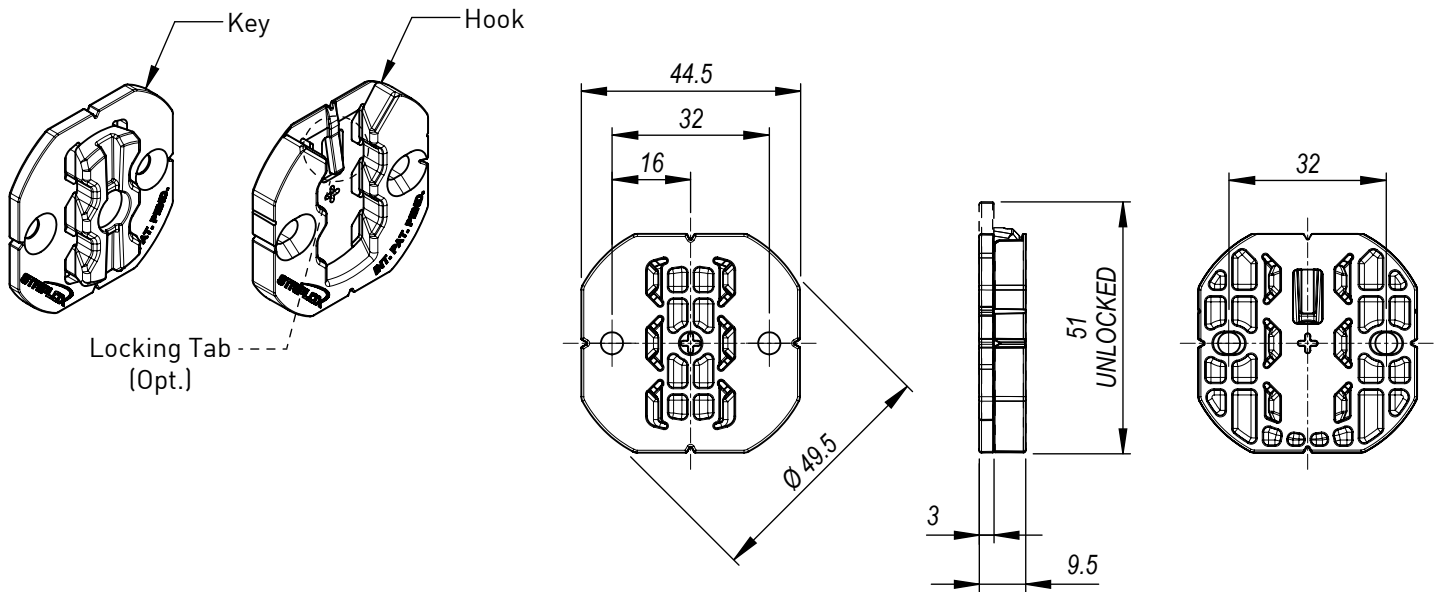

Multi-Purpose Connector - Clip 50

Rapid Assembly Systems

Mounting Data Sheet - Metric Version

All dimension in mm

General Dimensions

Material	High Strength Reinforced Nylon
Colour	Black
Fixing Method	8g Screws or Glue

*Ensure sufficient screw embedment in substrate.

Mounting Dimensions