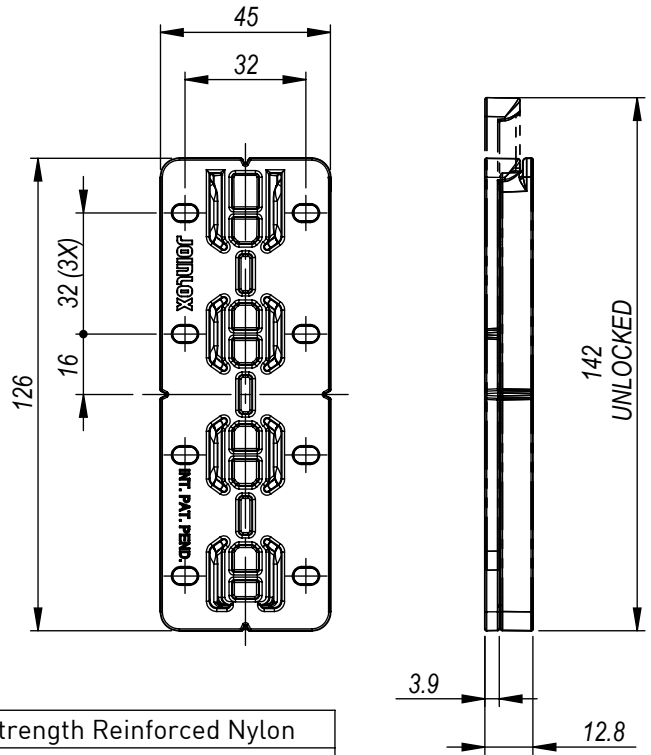

Universal Heavy Duty Connector - Pro 55

Rapid Assembly Systems

Mounting Data Sheet - Metric Version

All dimension in mm

General Dimensions

Material	High Strength Reinforced Nylon
Colour	Black
Fixing Method	8g Screws or Glue

*Ensure sufficient screw embedment in substrate.

Mounting Dimensions