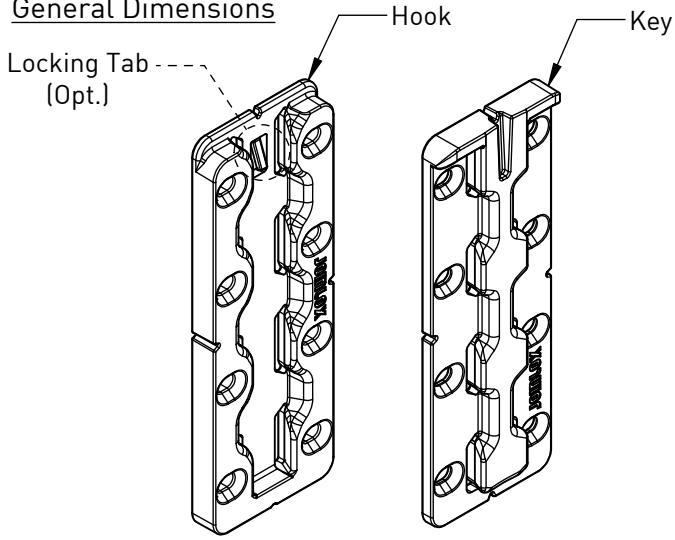

Universal Heavy Duty Connector - Pro 55

Rapid Assembly Systems

Mounting Data Sheet - Metric Version

All dimension in mm

General Dimensions

Material	High Strength Reinforced Nylon
Colour	Black
Fixing Method	8g Screws or Glue

*Ensure sufficient screw embedment in substrate.

Mounting Dimensions