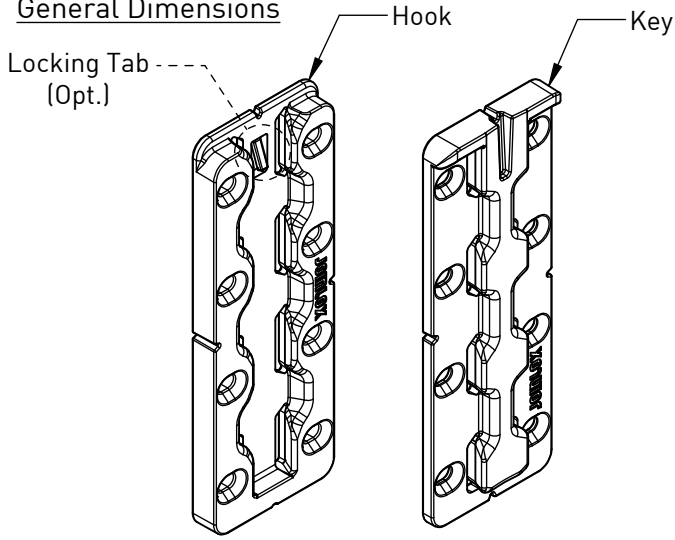

### Mounting Data Sheet - US Version

All dimension in inches

#### General Dimensions

Material	High Strength Reinforced Nylon
Colour	Black
Fixing Method	8g Screws or Glue

\*Ensure sufficient screw embedment in substrate.