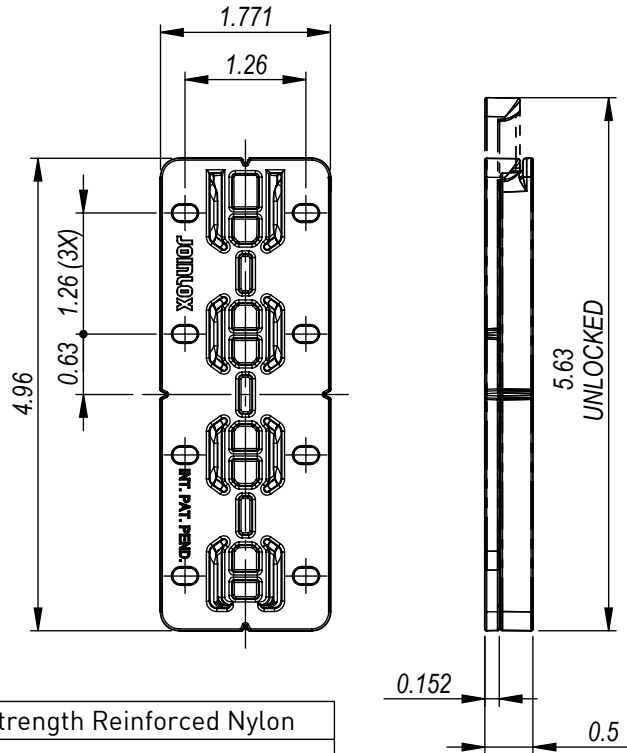

### Mounting Data Sheet - US Version

All dimension in inches

#### General Dimensions

Material	High Strength Reinforced Nylon
Colour	Black
Fixing Method	8g Screws or Glue

\*Ensure sufficient screw embedment in substrate.

#### Mounting Dimensions